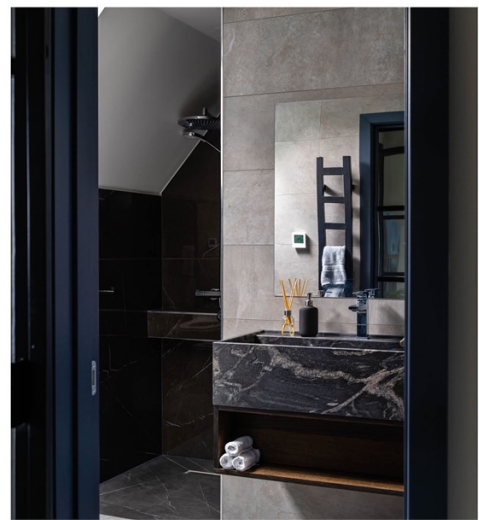

**KBB DESIGN**

**Design Practice Name:** Ress Construction & Engineering Group  
**Design Practice Location:** United Kingdom  
**Project Title:** The Rise  
**Project Location:** United Kingdom  
**Website:** [www.ressconstruction.com](http://www.ressconstruction.com)

## ABOUT

Ress Construction redesigned the interior layout of a family home to maximise the spaces used for daily comfort, efficient use of space and to allow each of the nine bathrooms to have its own unique tone and atmosphere. They needed to be innovative and as the client requested, featuring some classical tones but also achieving a modern feel in most. Each wing being unique and flowing from classic design into a modern design in a harmonious manner.